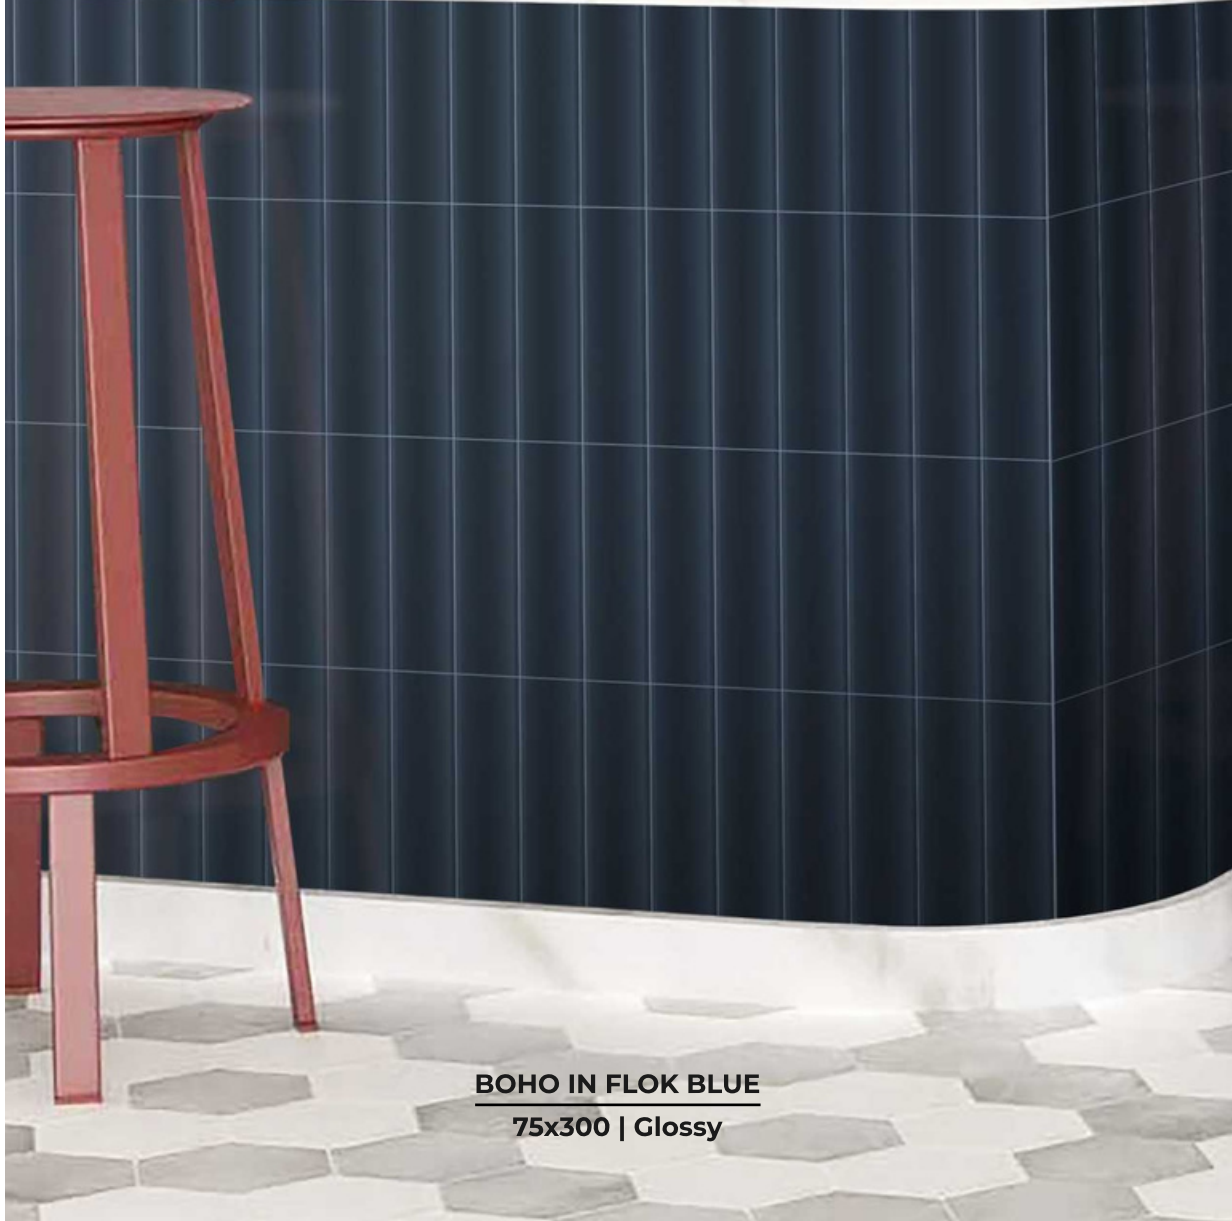

...

75x300mm

GLOSSY | MATT

BOHO IN FLOK BLUE
75x300 | Glossy

BOHO SERIES

Boho In Flok Blue
Size : 75x300mm
Finish : Glossy

Boho In Iris
Size : 75x300mm
Finish : Glossy

Boho In Rose
Size : 75x300mm
Finish : Glossy

Boho In Sand
Size : 75x300mm
Finish : Glossy

Boho In Wine
Size : 75x300mm
Finish : Glossy

DIGITAL
PRINTING

DEEP
PUNCH EFFECT

SCRATCH
PROOF

NON
RECTIFIED

MATT & GLOSSY

ECO FRIENDLY